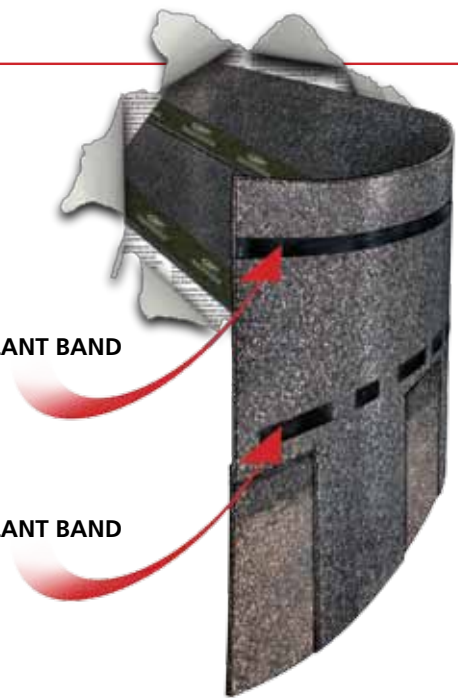

BREAKTHROUGH SHINGLE TECHNOLOGY

Breakthrough hurricane-resistant protection **built into every BP laminate shingle**, with 2 sealant bands that lock out water and wind-driven rain. One ground-breaking technology that provides superior protection and gives the added-value of an enhanced wind warranty.