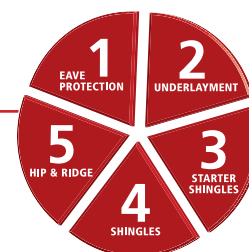

2012
WEST

ARCHITECT & CLASSIC
COLLECTIONS

THE Complete SHINGLE LINE AT A GLANCE

Wind Warranty

	2011				2012			
	STANDARD		HIGH-WIND		STANDARD		HIGH-WIND	
Manoir	180 km/h	110 mph	220 km/h	135 mph	180 km/h	110 mph	220 km/h	135 mph
Harmony	180 km/h	110 mph	220 km/h	135 mph	180 km/h	110 mph	220 km/h	135 mph
Yukon SB	115 km/h	70 mph	130 km/h	80 mph	115 km/h	70 mph	130 km/h	80 mph
Dakota	115 km/h	70 mph	130 km/h	80 mph	115 km/h	70 mph	130 km/h	80 mph

5 STEPS FOR A COMPLETE WEATHER-TITE™ ROOFING SYSTEM

1 EAVE PROTECTION

Considerable damage to the eaves can be caused by ice that builds up during winter freeze/thaw cycles. **Progard Ultra** or **Grippard SX** waterproofing membranes will provide the necessary protection.